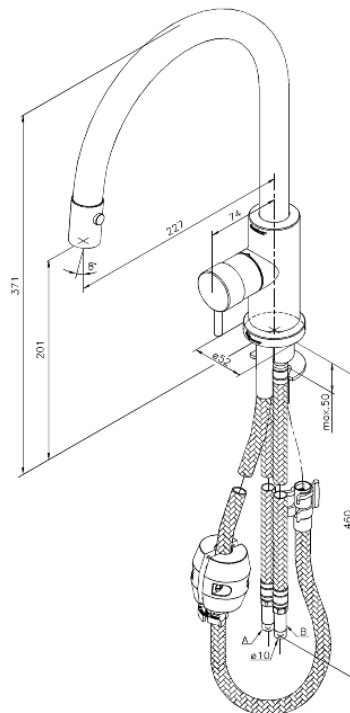

Product features

FM Mattsson Denmark ApS
Hvidkærvej 48, 5250 Odense SV, DK-56416218

+45 88 33 00 34 danmark@fmmattssongroup.com

Mere information på damixa.com

damixa