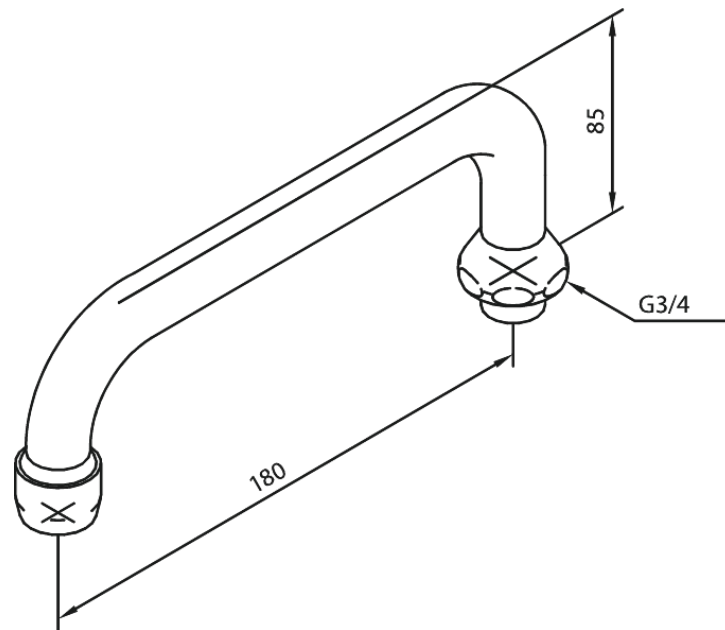

Bathroom Accessories

Swivel Spout 180 mm

Article no.: 303020000
Finish: Chrome
Series: Bathroom Accessories

EAN no.: 5708516008309

FM Mattsson Denmark ApS
Hvidkærvej 48, 5250 Odense SV, DK-56416218

+45 88 33 00 34 damixa-international@fmmattsongroup.com