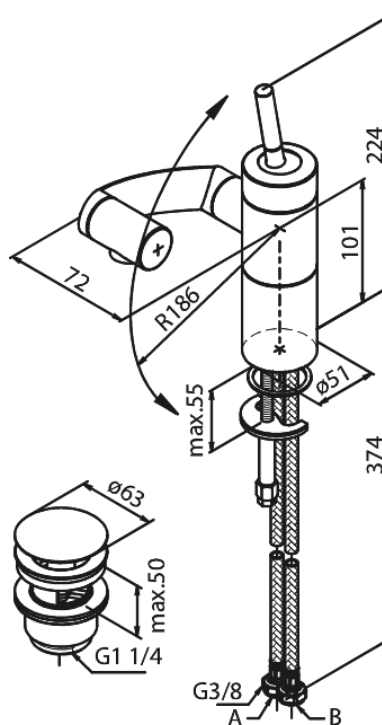

Product features

FM Mattsson Denmark ApS
Hvidkærvej 48, 5250 Odense SV, DK-56416218

+45 88 33 00 34 damixa-international@fmmattsongroup.com

Mere information på damixa.com

damixa