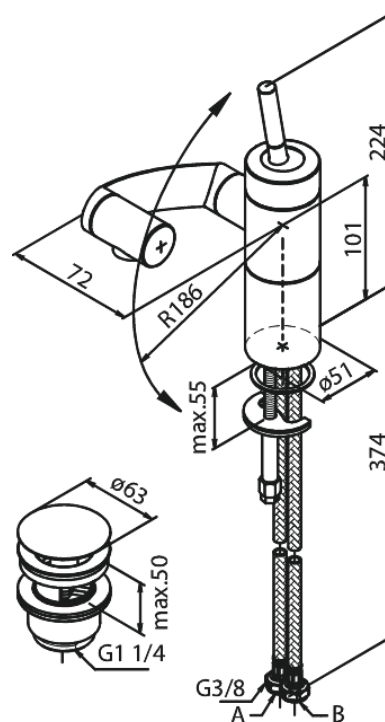

Product features

FM Mattsson Denmark ApS
Hvidkærvej 48, 5250 Odense SV, DK-56416218

+45 88 33 00 34 danmark@fmmattssongroup.com

Mere information på damixa.com

damixa