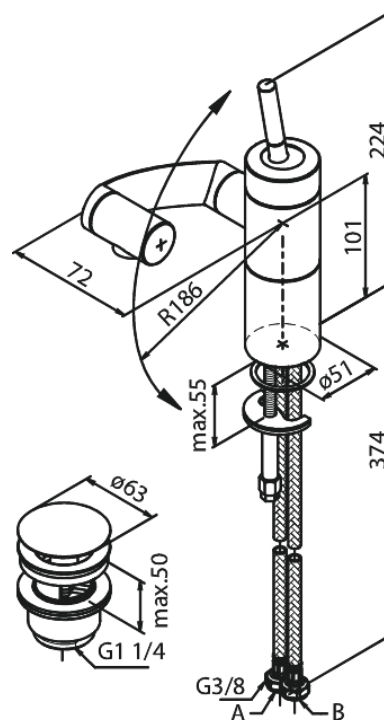

Product features

360°

FM Mattsson Denmark ApS
Hvidkærvej 48, 5250 Odense SV, DK-56416218

+45 88 33 00 34 damixa-international@fmmattssongroup.com

Mere information på damixa.com

damixa