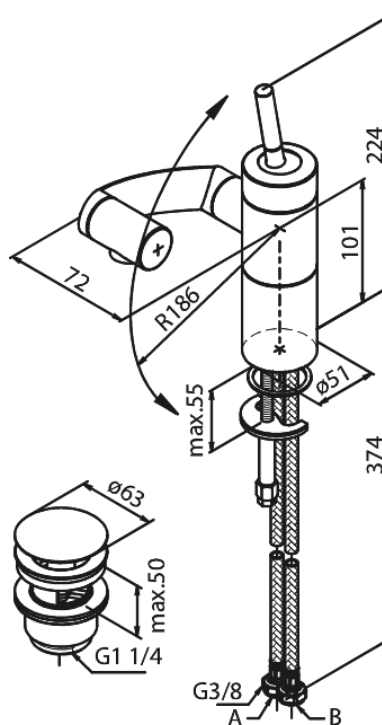

Product features

FM Mattsson Denmark ApS
Hvidkærvej 48, 5250 Odense SV, DK-56416218

+45 88 33 00 34 danmark@fmmattssongroup.com

Mere information på damixa.com

damixa