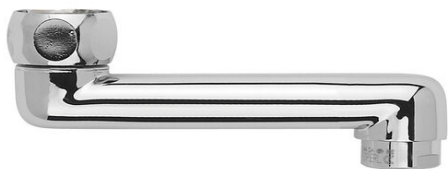

## Shower Accessories

# Spout

**Article no.:** 278020000  
**Finish:** Chrome  
**Series:** Shower Accessories

**EAN no.:** 5708516053279

FM Mattsson Denmark ApS  
Hvidkærvej 48, 5250 Odense SV, DK-56416218

+45 88 33 00 34 [damixa-international@fmmattsongroup.com](mailto:damixa-international@fmmattsongroup.com)