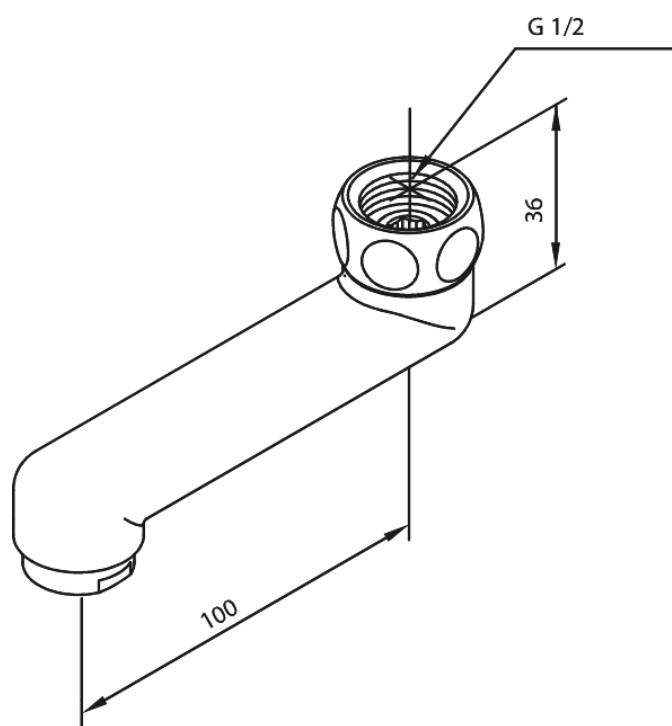

## Shower Accessories

# Spout

**Article no.:** 278020000  
**Finish:** Chrome  
**Series:** Shower Accessories

**EAN no.:** 5708516053279

FM Mattsson Denmark ApS  
Hvidkærvej 48, 5250 Odense SV, DK-56416218

+45 88 33 00 34 [damixa-international@fmmattsongroup.com](mailto:damixa-international@fmmattsongroup.com)