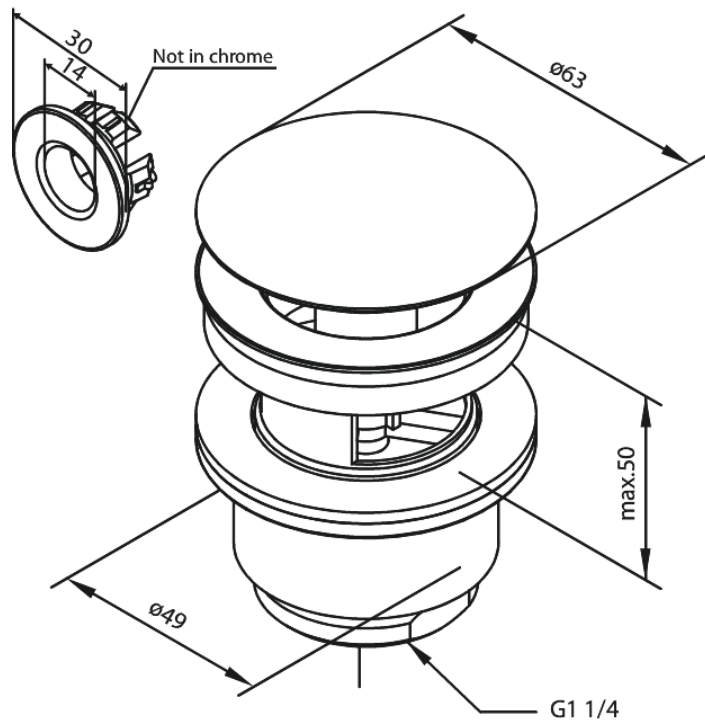

Bathroom Accessories

Pop Up Waste with click-function

Article no.: 238500000
Finish: Chrome
Series: Bathroom Accessories

EAN no.: 5708516712022

Standard features:

Ø63
Max. 50mm

FM Mattsson Denmark ApS
Hvidkærvej 48, 5250 Odense SV, DK-56416218