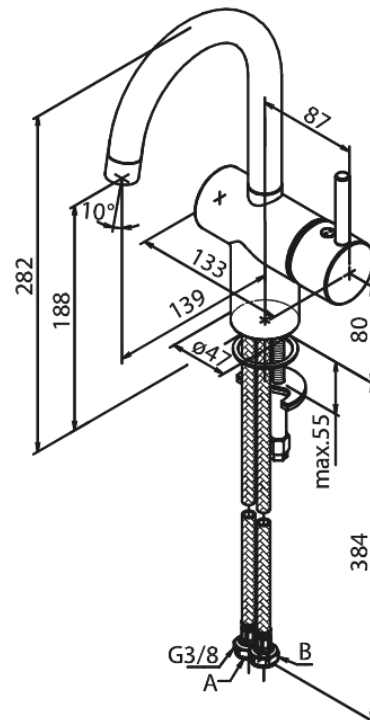

Product features

FM Mattsson Denmark ApS
Hvidkærvej 48, 5250 Odense SV, DK-56416218

+45 88 33 00 34 danmark@fmmattssongroup.com

Mere information på damixa.com

damixa