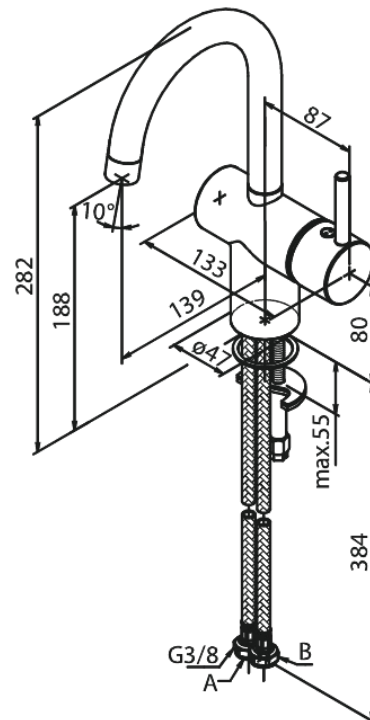

Product features

FM Mattsson Denmark ApS
Hvidkærvej 48, 5250 Odense SV, DK-56416218

+45 88 33 00 34 damixa-international@fmmattssongroup.com

Mere information på damixa.com

damixa