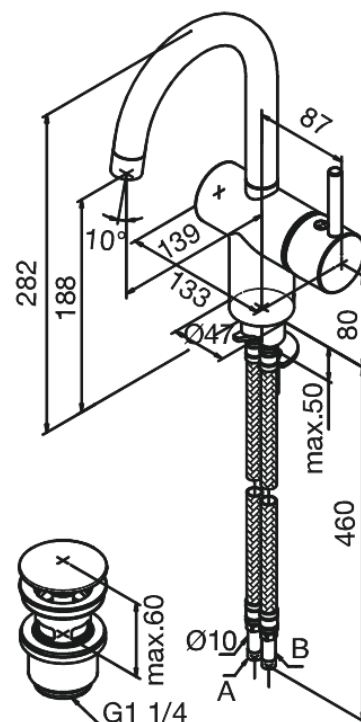

Product features

FM Mattsson Denmark ApS
Hvidkærvej 48, 5250 Odense SV, DK-56416218

+45 88 33 00 34 damixa-international@fmmattsongroup.com

Mere information på damixa.com

damixa