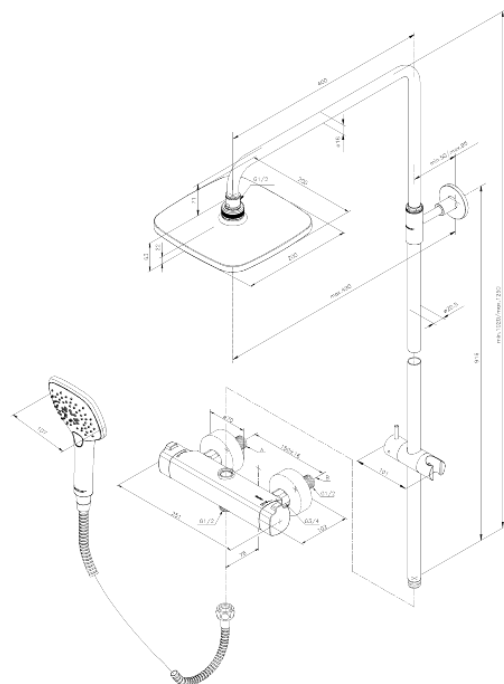

Pine

Shower System

Article no.: 579700000

Finish: Chrome

Series: Pine

VVS no.:

EAN no.:

5708516821533

Standard features:

Ceramic cartridge
Standard 150mm centres
With wall plates & eccentric unions
3 spray modes
Including headshower, handshower and hose
Integrated diverter
1500 mm metal hose

Product features