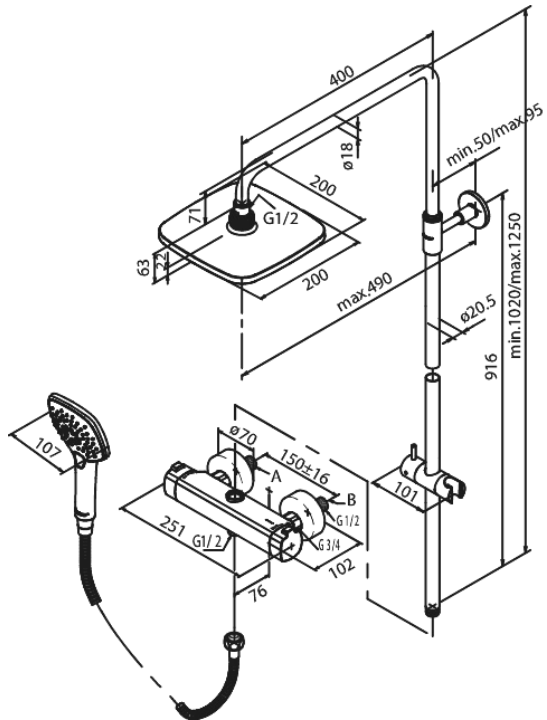

FM Mattsson Mora Group Denmark
Abildager 26 A, 2605 Brøndby, Denmark
Østbirkvej 2, 5240 Odense NØ, Denmark

+45 88 33 00 34 damixa-international@fmm-mora.com

Mere information på www.damixa.com

damixa