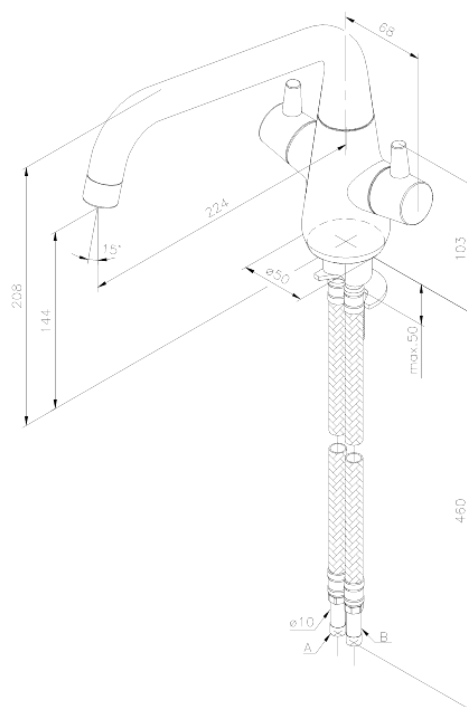

FM Mattsson Mora Group Denmark
Abildager 26 A, 2605 Brøndby, Denmark
Østbirkvej 2, 5240 Odense NØ, Denmark

+45 63 10 22 10 danmark@fmm-mora.com

For more information please visit www.damixa.com

damixa