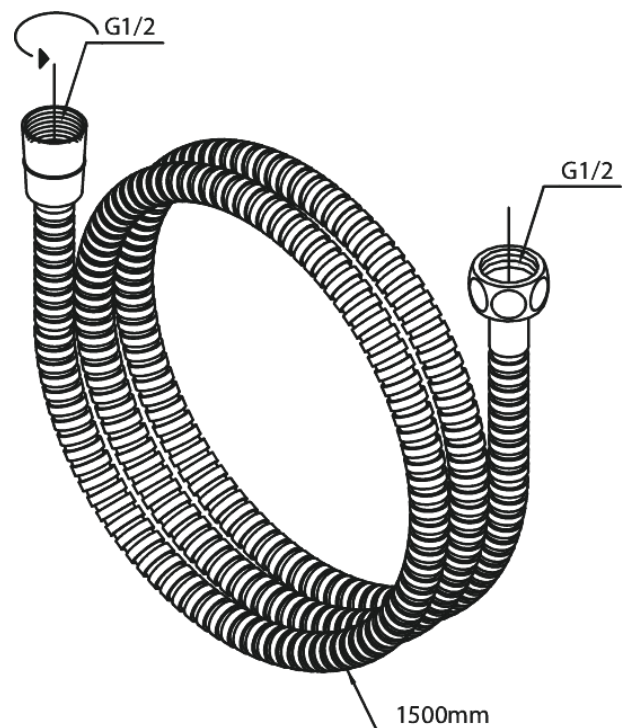

Shower Accessories

Shower Hose Metal 1500 mm

Article no.: 766525500
Finish: Graphite Grey PVD
Series: Shower Accessories

EAN no.: 5708516837596

FM Mattsson Denmark ApS
Hvidkærvej 48, 5250 Odense SV, DK-56416218