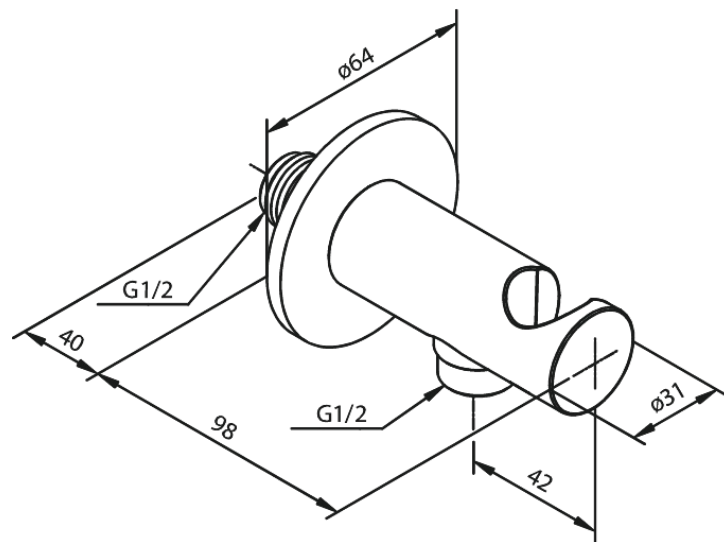

Concealed

Outlet elbow with shower holder

Article no.: 484467900
Finish: Brushed Brass PVD
Series: Concealed

EAN no.: 5708516834502

FM Mattsson Denmark ApS
Hvidkærvej 48, 5250 Odense SV, DK-56416218

+45 88 33 00 34 damixa-international@fmmattsongroup.com